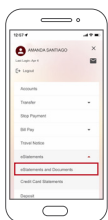

HAWAII STATE FEDERAL CREDIT UNION

eSTATEMENT REGISTRATION

Must be enrolled in Hawaii State FCU Digital Banking

Step 1

Log into the Mobile App

Step 2

Click on "Menu" on the bottom right

Step 3