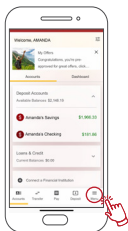

HAWAII STATE FEDERAL CREDIT UNION

eSTATEMENT REGISTRATION

Must be enrolled in Hawaii State FCU Digital Banking

Step 1

Log into the Mobile App

Step 2

Click on "Menu" on the bottom right

Step 3