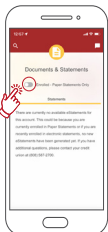

Step 4

Toggle the switch to "ON" to enroll in eStatements