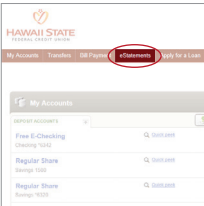

HAWAII STATE FEDERAL CREDIT UNION

eSTATEMENT REGISTRATION

Must be enrolled in Hawaii State FCU Online Banking

Step 1

Log into Online Banking

Step 2

Click on the
"eStatements" tab

Step 3

You will be directed to enroll
in "Electronic Delivery",
Select "Electronic"

Step 4

Confirm the information
you submitted

Step 5

You are now enrolled in
eStatements for all your
Hawaii State FCU
deposit accounts.