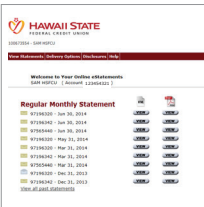

Step 5

You are now enrolled in
eStatements for all your
Hawaii State FCU
deposit accounts.