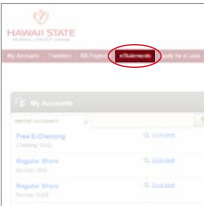

HAWAII STATE FEDERAL CREDIT UNION

eSTATEMENT REGISTRATION

Must be enrolled in Hawaii State FCU Online Banking

Step 1

Log into Online Banking

Step 2

Click on the
"eStatements" tab

Step 3

You will be directed to enroll
in "Electronic Delivery",
Select "Electronic"

Step 4

Confirm the information
you submitted

Step 5

You are now enrolled in
eStatements for all your
Hawaii State FCU
deposit accounts.